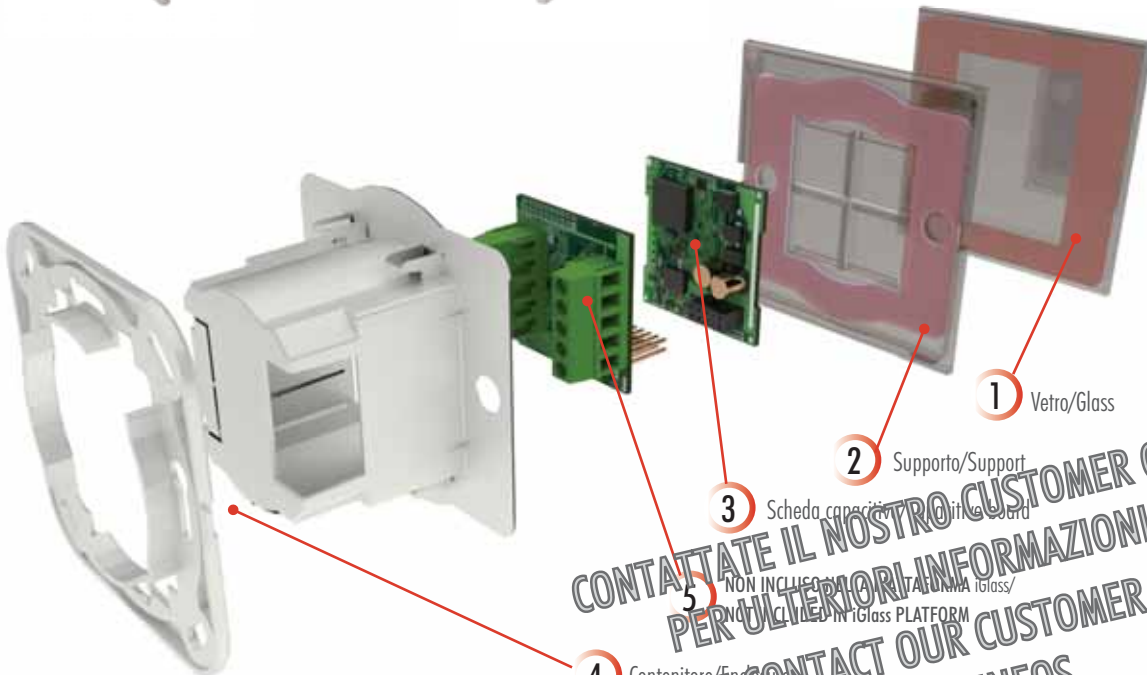

CONTATTATE IL NOSTRO CUSTOMER CARE
PER ULTERIORI INFORMAZIONI
PLEASE CONTACT OUR CUSTOMER CARE
FOR MORE INFOS

ENCLOSURE SYSTEM GENERAL MECHANICAL iGlass

iGlass

TECHNICAL CUSTOMER CARE

Un NUOVO SERVIZIO ITALTRONIC per qualsiasi Vostra richiesta di documentazione tecnica.

A NEW ITALTRONIC SERVICE for any request of technical documentation.

Download: <http://www.italtronic.info/download/iglass/80.80/switch>

Numero Verde
800 - 960372