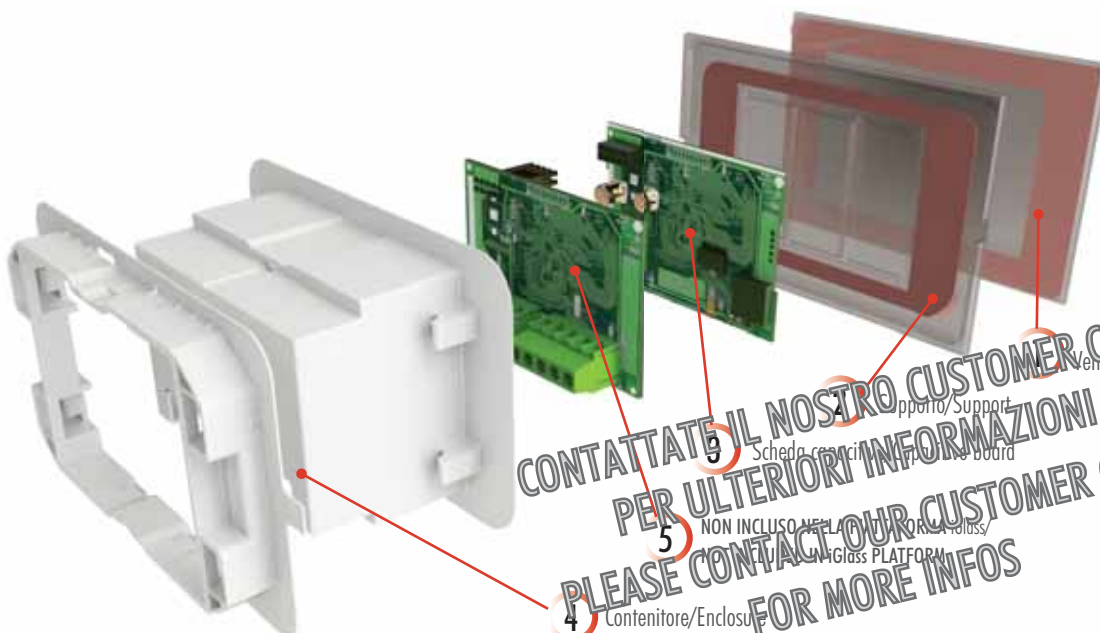

A NEW ITALTRONIC SERVICE for any request of technical documentation.

Download: <http://www.italtronic.info/download/iglass/80.80/slider>

RETTANGOLARE 80.120/
RIGHT ANGLE 80.120

ARROTONDATO 80.120/
ROUNDED ANGLE 80.120

Applicazione/
Applications

1 Vetro/Glass

2 Supporto/Support

4 Contenitore/Enclosure

CONTATTATE IL NOSTRO CUSTOMER CARE
PER ULTERIORI INFORMAZIONI
PLEASE CONTACT OUR CUSTOMER CARE
FOR MORE INFOS

ENCLOSURE SYSTEM GENERAL MECHANICAL iGlass